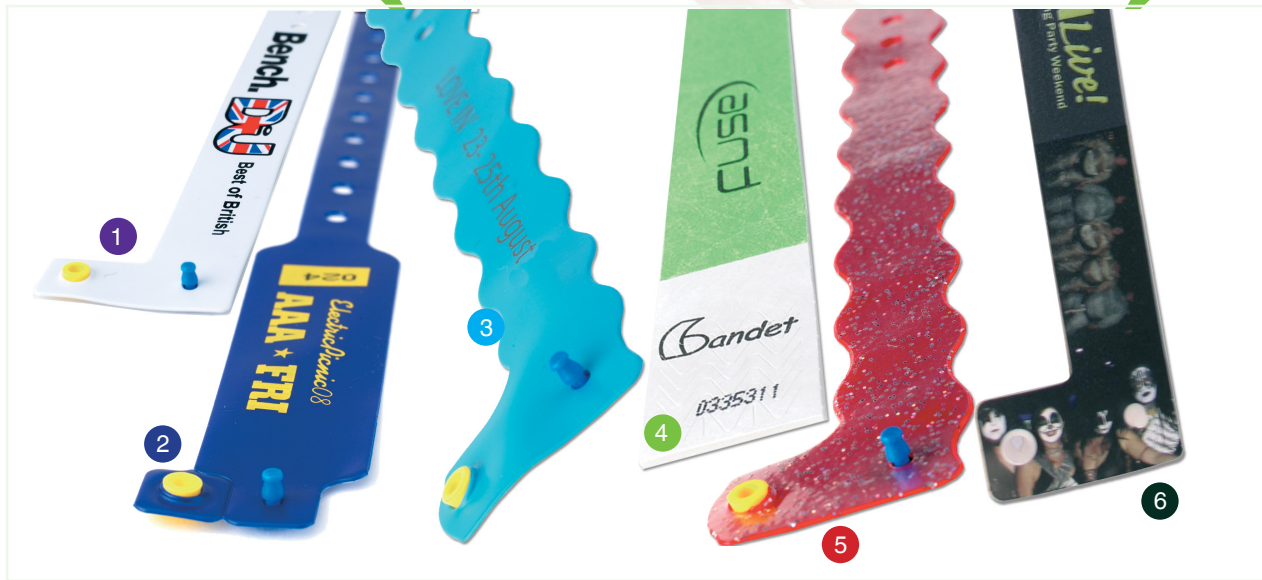

WRISTBANDS

For effective admission control to events

- 1 SERIES 2000**
- Vinyl material
 - Fastest turnaround
 - Can be serialised
 - Any colour print available
 - 26cm x 2 cm
 - Min order: 100

Series 2000 332-1000

- 3 TYVEK**
- Reinforced paper material
 - Most economical
 - Can be serialised/barcoded
 - Black print as standard
 - Wide choice of solid & striped
 - Min order: 250

Tyvek 332-1004

- 5 GLITTERSTRAP**
- Vinyl material - high impact
 - 5 standard colours
 - Can be serialised
 - Any colour print available
 - 25cm x 2cm
 - Min order: 100

Mag Stripe & Barcode Readers

Readers, scanners and encoders If you need to read or encode your cards, we have a range of barcode and mag stripe devices to help you. Cards can be swiped or scanned.

 <p>EZ Writer Mag - Read & Write</p> <ul style="list-style-type: none"> • Read and write, tracks 1, 2 & 3 • 1,000,000 passes (minimum) magnetic head life • USB or RS-232 interface <p>EZ Writer 360-100</p>	 <p>MiniMag Mag - Read only</p> <ul style="list-style-type: none"> • Ideal where space is tight • 500,000 passes (minimum) • Keyboard wedge, USB, RS-232, or TTL interface <p>MiniMag 360-1029</p>	 <p>Omni Mag - Read only Barcode - Read only</p> <ul style="list-style-type: none"> • Combined mag stripe & barcode reader • 1,000,000 passes (minimum) • Key board wedge, USB, MiniMag 360-1029 <p>Omni 360-1010</p>	 <p>EconoScan Barcode - Read only</p> <ul style="list-style-type: none"> • Scanning range up to 4.72 ins • Supports most barcodes • Keyboard wedge, USB, RS-232, or TTL interface • Interfaces: RS232, USB, or Keyboard wedge • Scans per second: 150 <p>MiniMag 360-1029</p>	 <p>MS335 Scanner Barcode - Read only</p> <ul style="list-style-type: none"> • Interfaces: RS232, USB, or barcode reader Keyboard wedge • Trigger, flash or continuous • Trigger, flash or continuous • 230 scans per second • Reading distance: 360mm <p>MS335 324-1164</p>
---	--	---	--	--