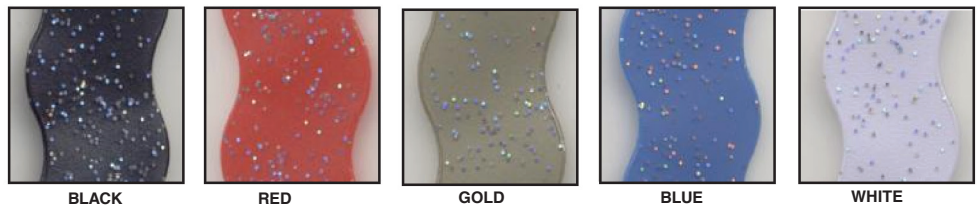

WRISTBANDS

For effective admission control to events

- 1 SERIES 2000**
- Vinyl material
 - Fastest turnaround
 - Can be serialised
 - Any colour print available
 - 26cm x 2 cm
 - Min order: 100

Series 2000 332-1000

- 3 TYVEK**
- Reinforced paper material
 - Most economical
 - Can be serialised/barcoded
 - Black print as standard
 - Wide choice of solid & striped
 - Min order: 250

Tyvek 332-1004

- 5 GLITTERSTRAP**
- Vinyl material - high impact
 - 5 standard colours
 - Can be serialised
 - Any colour print available
 - 25cm x 2cm
 - Min order: 100

Glitter 332-1003

- 2 KOOLBAND**
- Vinyl material
 - High Impact
 - Can be serialised
 - Any colour print available
 - 25cm x 2cm
 - Min order: 100

Koolband 332-1002

- 4 TRADBAND**
- Vinyl material
 - Fastest turnaround
 - Can be serialised
 - Any colour print available
 - 23cm x 2.5 cm
 - Min order: 100

Tradband 332-1001

- 6 SERIES 2000 FULL**
- Vinyl material
 - Maximum impact
 - Full colour photographic print
 - Ideal for complex designs/logos
 - 25cm x 1.6 cm
 - Min order: 2500

Series 2000 Full 332-1005