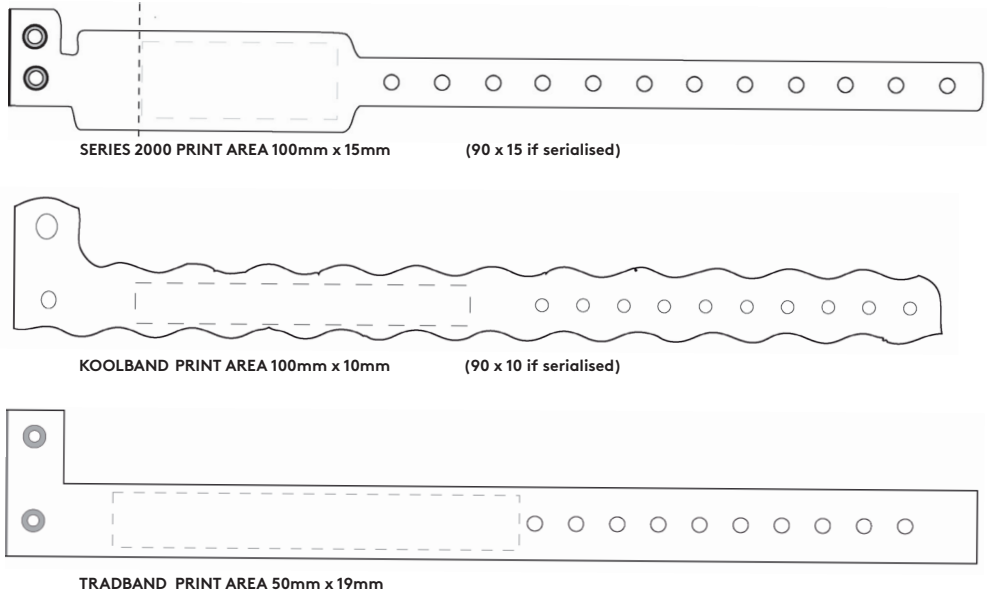

WRISTBANDS

For effective admission control to events

- 1 SERIES 2000**
- Vinyl material
 - Fastest turnaround
 - Can be serialised
 - Any colour print available
 - 26cm x 2 cm
 - Min order: 100

Series 2000 332-1000

Glitter 332-1003

- 2 KOOLBAND**
- Vinyl material
 - High Impact
 - Can be serialised
 - Any colour print available
 - 25cm x 2cm
 - Min order: 100

Koolband 332-1002

- 4 TRADBAND**
- Vinyl material
 - Fastest turnaround
 - Can be serialised
 - Any colour print available
 - 23cm x 2.5 cm
 - Min order: 100

Tradband 332-1001

- 6 SERIES 2000 FULL**
- Vinyl material
 - Maximum impact
 - Full colour photographic print
 - Ideal for complex designs/logos
 - 25cm x 1.6 cm
 - Min order: 2500

Series 2000 Full 332-1005